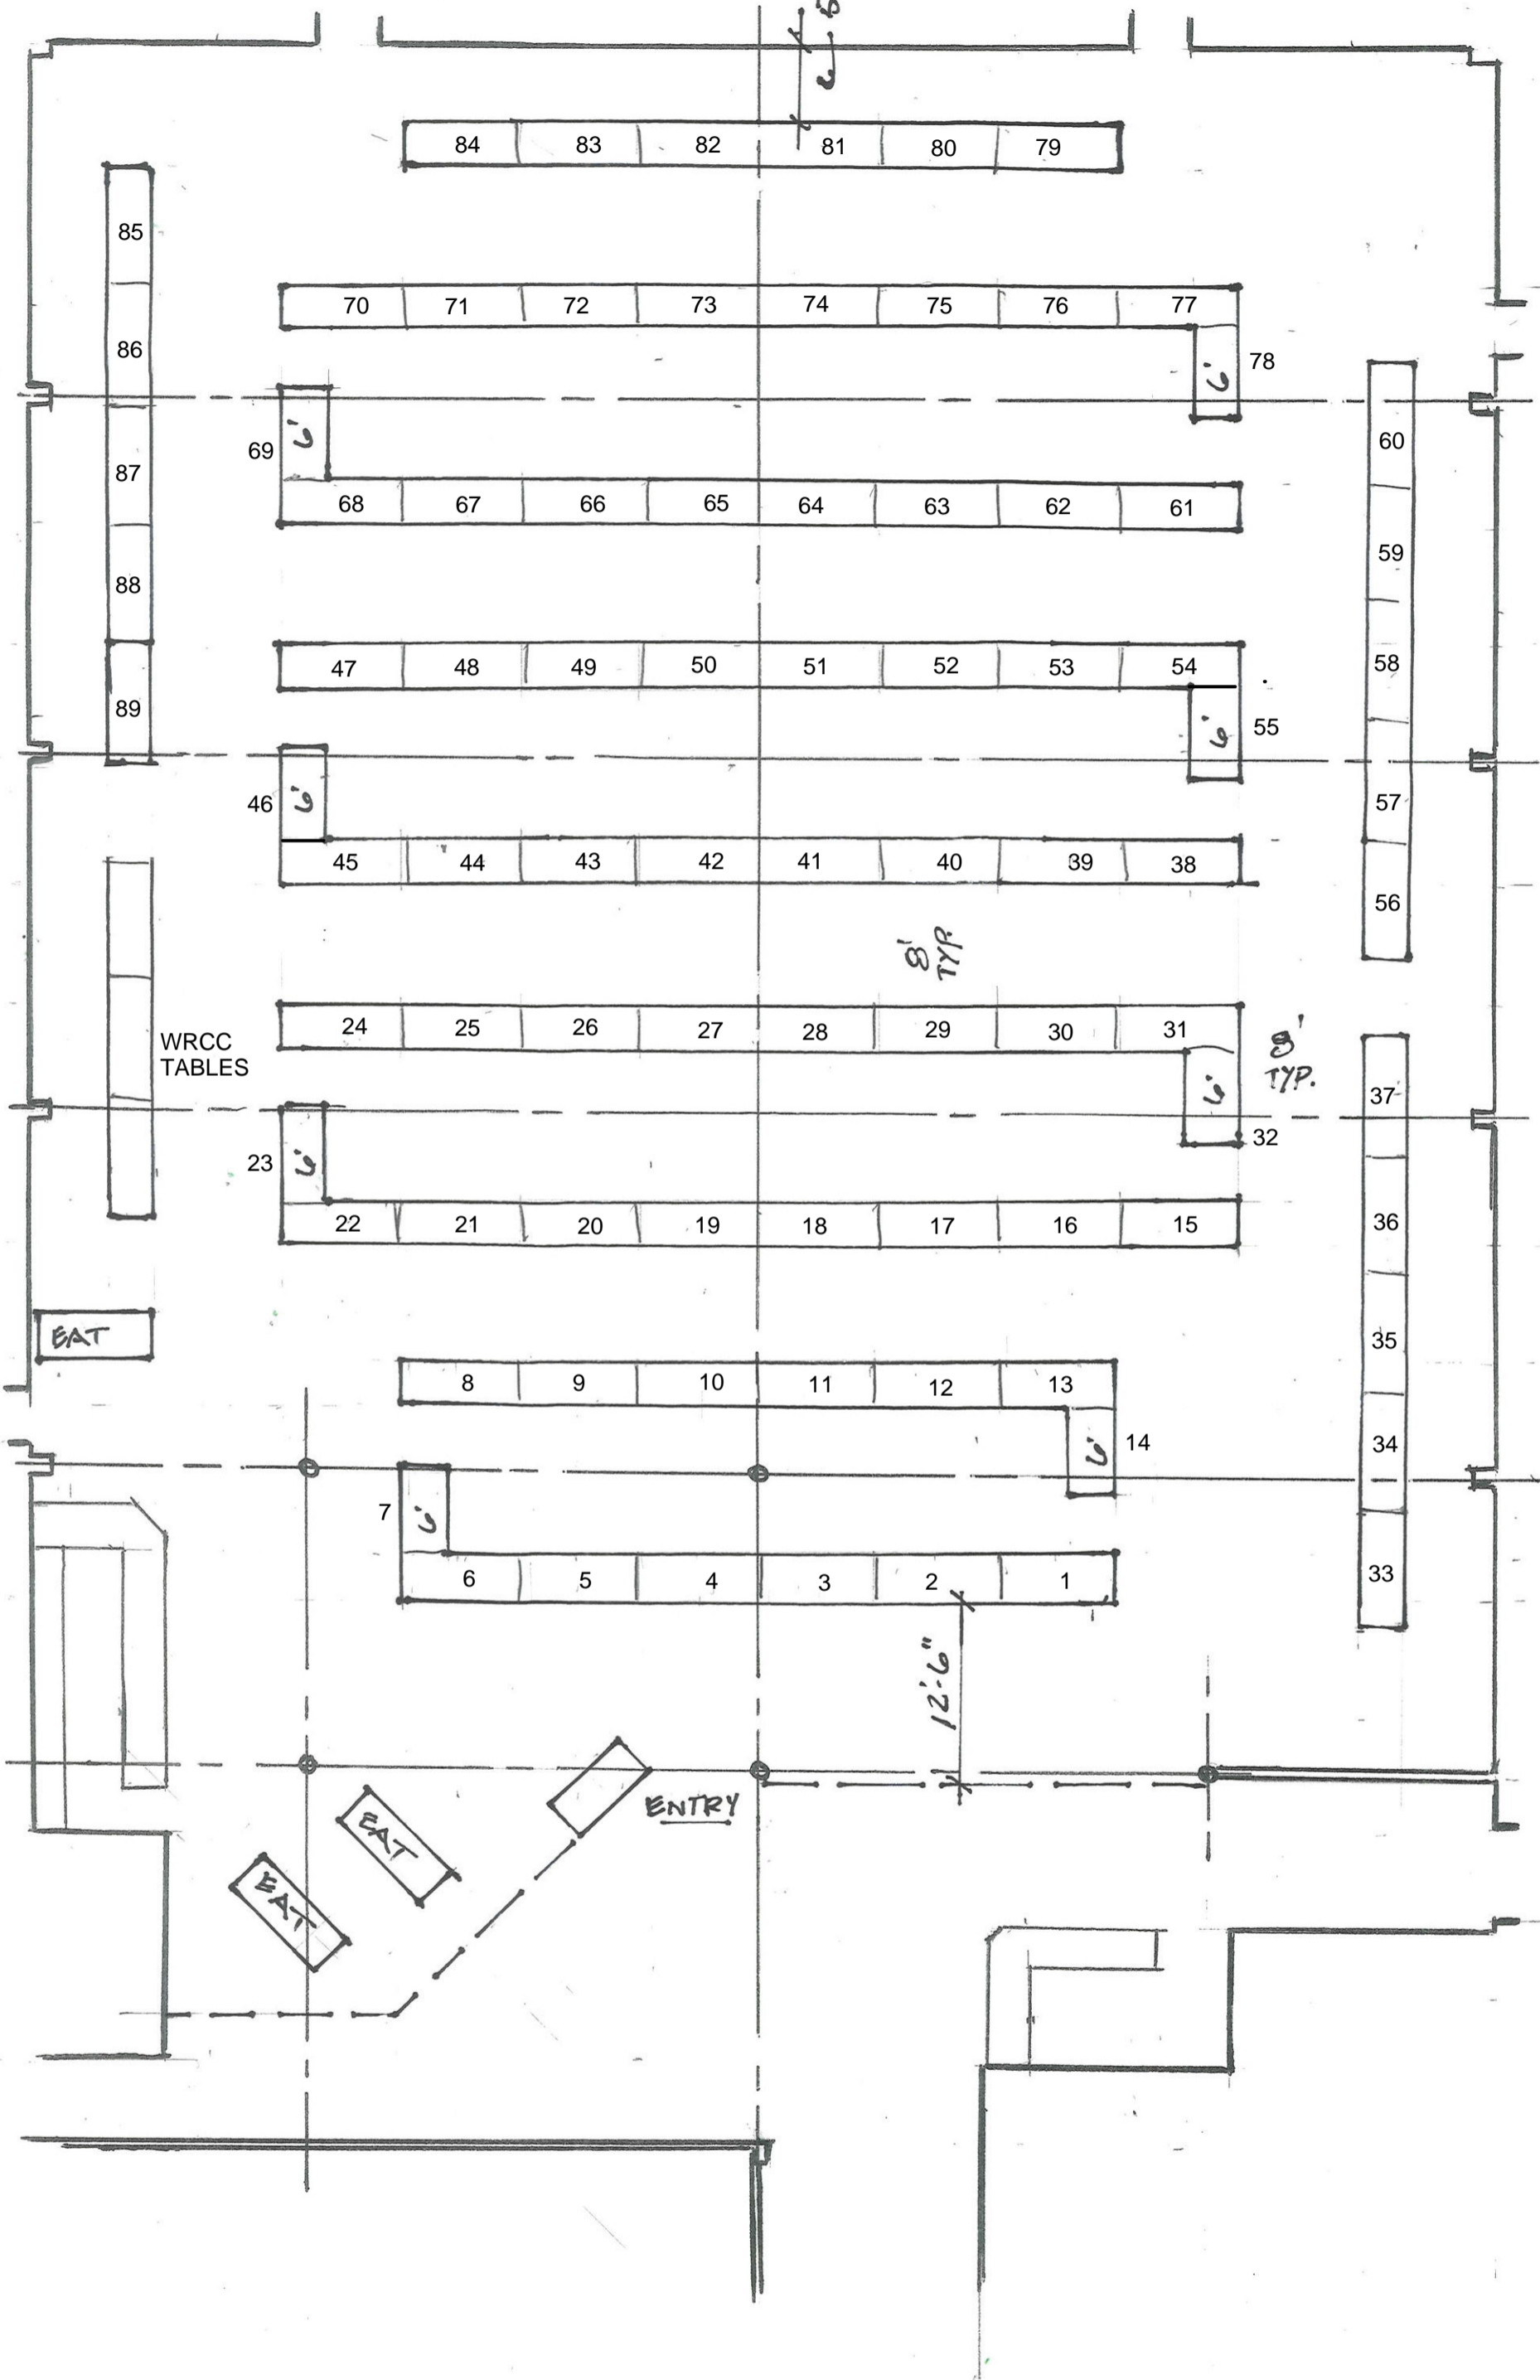

6'-5 1/4"

WRCC TABLES

EAT

ENTRY

EAT

EAT

9' TYP.

9' TYP.

12'-6"